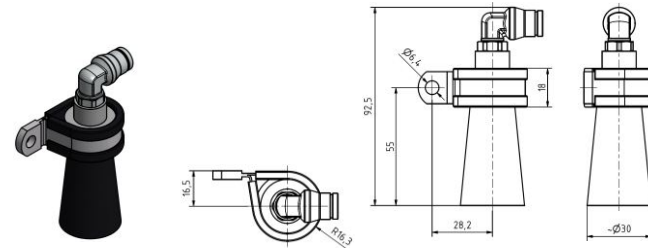

Brushes

Brush Ø30
Order number: 10100600
Sketch number: AZ300009

Brush Ø20
Order number: 10100601
Sketch number: AZ300010

Brush Ø30 with bracket and plug-in connector straight
Order number: 10100668
Sketch number: AZ300012

Brush Ø30 with bracket and plug-in connector 90°
Order number: 10100669
Sketch number: AZ300013

Brush Ø20 with bracket and plug-in connector straight
Order number: 10100670
Sketch number: AZ300014

Brush Ø20 with bracket and plug-in connector 90°
Order number: 10100671
Sketch number: AZ300015