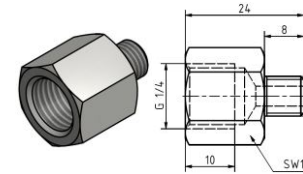

4x adapter with direct connector G1/4
Order number: 10100824
Sketch number: AZ300025

4x adapter with direct connector G1/4
Order number: 10100948
Sketch number: AZ300054

Thread adapter G1/4 - G1/8
Order number: 10100305
Sketch number: AZ300035

Thread adapter G1/4 - G3/8
Order number: 10100306
Sketch number: AZ300036

Thread adapter G1/4 - G1/2
Order number: 10100307
Sketch number: AZ300037

Thread adapter G1/4 - G3/4
Order number: 10100308
Sketch number: AZ300038

Thread adapter G1/4 - M8
Order number: 10100270
Sketch number: AZ300039

Thread adapter G1/4 - M8x1
Order number: 10100271
Sketch number: AZ300040

Thread adapter G1/4 - M10
Order number: 10100272
Sketch number: AZ300041