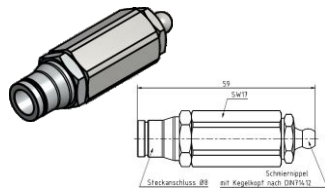

Thread adapter G1/4 - M8
Order number: 10100270
Sketch number: AZ300039

Thread adapter G1/4 - M8x1
Order number: 10100271
Sketch number: AZ300040

Thread adapter G1/4 - M10
Order number: 10100272
Sketch number: AZ300041

Thread adapter G1/4 - M10x1
Order number: 10100275
Sketch number: AZ300042

Thread adapter G1/4 - M12
Order number: 10100276
Sketch number: AZ300043

Thread adapter G1/4 - M12x1
Order number: 10100277
Sketch number: AZ300044

Lubricating nipple G1/4
Order number: 10100499
Sketch number: AZ300026

Lubricating nipple G1/4 with plug-in connector Ø8
Order number: 10100674
Sketch number: AZ300027

Thread extension G1/4 13mm
Order number: 10100468
Sketch number: AZ300045