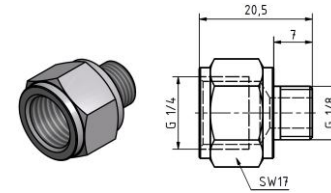

Fixing bracket with connector G1/4
Order number: 10100581
Sketch number: AZ300018

Membrane sticker
Order number: 10100887
Sketch number: Az300049

4x adapter with plug connector straight
Order number: 10100806
Sketch number: Az300023

Sealant
Order number: 10100993

Magnetic-Cap
Order number: 10100765
Sketch number: Az300050

4x adapter with plug connector 90°
Order number: 10100810
Sketch number: Az300024

2x adapter with direct connector G1/4
Order number: 10100956
Sketch number: AZ300053

4x adapter with direct connector G1/4
Order number: 10100824
Sketch number: AZ300025

4x adapter with direct connector G1/4
Order number: 10100948
Sketch number: AZ300054

Thread adapter G1/4 - G1/8
Order number: 10100305
Sketch number: AZ300035