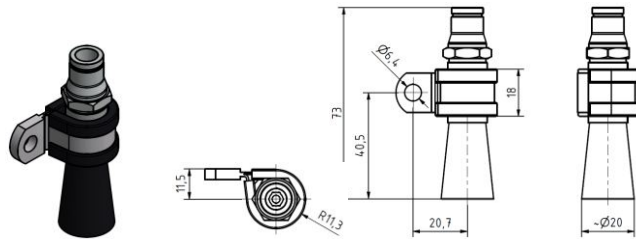

Brushes

Brush Ø30
Order number: 10100600
Sketch number: AZ300009

Brush Ø20
Order number: 10100601
Sketch number: AZ300010

Brush Ø30 with bracket and plug-in connector straight
Order number: 10100668
Sketch number: AZ300012

Brush Ø30 with bracket and plug-in connector 90°
Order number: 10100669
Sketch number: AZ300013

Brush Ø20 with bracket and plug-in connector straight
Order number: 10100670
Sketch number: AZ300014

Brush Ø20 with bracket and plug-in connector 90°
Order number: 10100671
Sketch number: AZ300015