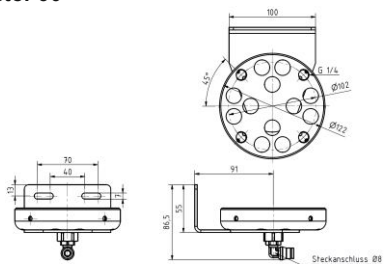

Other fillings on demand!

Fixing bracket with plug-in connector Ø8 straight
Order number: 10100564
Sketch number: AZ300019

Fixing bracket with plug-in connector Ø8 90°
Order number: 10100565
Sketch number: AZ300020

Fixing bracket with connector G1/4
Order number: 10100581
Sketch number: AZ300018

Membrane sticker
Order number: 10100887
Sketch number: Az300049

4x adapter with plug connector straight
Order number: 10100806
Sketch number: Az300023

Sealant
Order number: 10100993

Magnetic-Cap
Order number: 10100765
Sketch number: Az300050

4x adapter with plug connector 90°
Order number: 10100810
Sketch number: Az300024

2x adapter with direct connector G1/4
Order number: 10100956
Sketch number: AZ300053