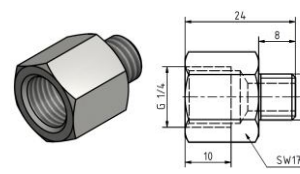

4x adapter with direct connector G1/4
Order number: 10100824
Sketch number: AZ300025

4x adapter with direct connector G1/4
Order number: 10100948
Sketch number: AZ300054

Thread adapter G1/4 - G1/8
Order number: 10100305
Sketch number: AZ300035

Thread adapter G1/4 - G3/8
Order number: 10100306
Sketch number: AZ300036

Thread adapter G1/4 - G1/2
Order number: 10100307
Sketch number: AZ300037

Thread adapter G1/4 - G3/4
Order number: 10100308
Sketch number: AZ300038

Thread adapter G1/4 - M8
Order number: 10100270
Sketch number: AZ300039

Thread adapter G1/4 - M8x1
Order number: 10100271
Sketch number: AZ300040

Thread adapter G1/4 - M10
Order number: 10100272
Sketch number: AZ300041