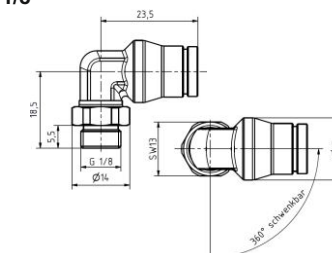

Thread adapter G1/4 - M10x1
Order number: 10100275
Sketch number: AZ300042

Thread adapter G1/4 - M12
Order number: 10100276
Sketch number: AZ300043

Thread adapter G1/4 - M12x1
Order number: 10100277
Sketch number: AZ300044

Lubricating nipple G1/4
Order number: 10100499
Sketch number: AZ300026

Lubricating nipple G1/4 with plug-in connector Ø8
Order number: 10100674
Sketch number: AZ300027

Thread extension G1/4 13mm
Order number: 10100468
Sketch number: AZ300045

Thread extension G1/4 27mm
Order number: 10100470
Sketch number: AZ300046

Thread extension G1/4 50mm
Order number: 10100471
Sketch number: AZ300047

Plug-in connector 90° - Ø8 - G1/8
Order number: 10100299
Sketch number: AZ300028

Plug-in connector 90° - Ø8 - G1/4
Order number: 10100301
Sketch number: AZ300029

Plug-in connector straight - Ø8 - G1/8
Order number: 10100304
Sketch number: AZ300030

Plug-in connector straight - Ø8 - G1/4
Order number: 10100303
Sketch number: AZ300031