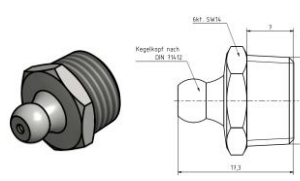

Thread adapter G1/4 - M8
Order number: 10100270
Sketch number: AZ300039

Thread adapter G1/4 - M8x1
Order number: 10100271
Sketch number: AZ300040

Thread adapter G1/4 - M10
Order number: 10100272
Sketch number: AZ300041

Thread adapter G1/4 - M10x1
Order number: 10100275
Sketch number: AZ300042

Thread adapter G1/4 - M12
Order number: 10100276
Sketch number: AZ300043

Thread adapter G1/4 - M12x1
Order number: 10100277
Sketch number: AZ300044

Lubricating nipple G1/4
Order number: 10100499
Sketch number: AZ300026

Lubricating nipple G1/4 with plug-in connector Ø8
Order number: 10100674
Sketch number: AZ300027

Thread extension G1/4 13mm
Order number: 10100468
Sketch number: AZ300045