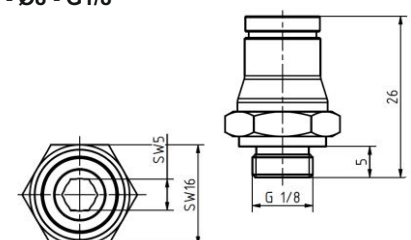

Thread extension G1/4 27mm
Order number: 10100470
Sketch number: AZ300046

Thread extension G1/4 50mm
Order number: 10100471
Sketch number: AZ300047

Plug-in connector 90° - Ø8 - G1/8
Order number: 10100299
Sketch number: AZ300028

Plug-in connector 90° - Ø8 - G1/4
Order number: 10100301
Sketch number: AZ300029

Plug-in connector straight - Ø8 - G1/8
Order number: 10100304
Sketch number: AZ300030

Plug-in connector straight - Ø8 - G1/4
Order number: 10100303
Sketch number: AZ300031