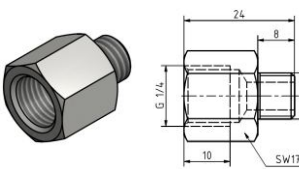

Thread adapter G1/4 - G3/8
Order number: 10100306
Sketch number: AZ300036

Thread adapter G1/4 - G1/2
Order number: 10100307
Sketch number: AZ300037

Thread adapter G1/4 - G3/4
Order number: 10100308
Sketch number: AZ300038

Thread adapter G1/4 - M8
Order number: 10100270
Sketch number: AZ300039

Thread adapter G1/4 - M8x1
Order number: 10100271
Sketch number: AZ300040

Thread adapter G1/4 - M10
Order number: 10100272
Sketch number: AZ300041

Thread adapter G1/4 - M10x1
Order number: 10100275
Sketch number: AZ300042

Thread adapter G1/4 - M12
Order number: 10100276
Sketch number: AZ300043

Thread adapter G1/4 - M12x1
Order number: 10100277
Sketch number: AZ300044