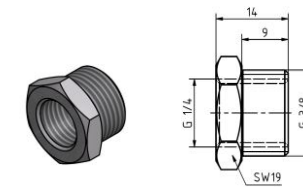

Sealant
Order number: 10100993

Magnetic-Cap
Order number: 10100765
Sketch number: Az300050

4x adapter with plug connector 90°
Order number: 10100810
Sketch number: Az300024

2x adapter with direct connector G1/4
Order number: 10100956
Sketch number: AZ300053

4x adapter with direct connector G1/4
Order number: 10100824
Sketch number: AZ300025

4x adapter with direct connector G1/4
Order number: 10100948
Sketch number: AZ300054

Thread adapter G1/4 - G1/8
Order number: 10100305
Sketch number: AZ300035

Thread adapter G1/4 - G3/8
Order number: 10100306
Sketch number: AZ300036

Thread adapter G1/4 - G1/2
Order number: 10100307
Sketch number: AZ300037

Thread adapter G1/4 - G3/4
Order number: 10100308
Sketch number: AZ300038