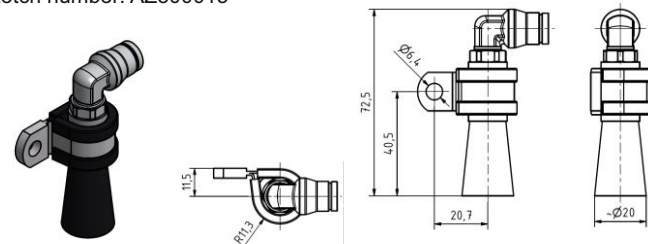

Brushes

Brush Ø30
Order number: 10100600
Sketch number: AZ300009

Brush Ø20
Order number: 10100601
Sketch number: AZ300010

Brush Ø30 with bracket and plug-in connector straight
Order number: 10100668
Sketch number: AZ300012

Brush Ø30 with bracket and plug-in connector 90°
Order number: 10100669
Sketch number: AZ300013

Brush Ø20 with bracket and plug-in connector straight
Order number: 10100670
Sketch number: AZ300014

Brush Ø20 with bracket and plug-in connector 90°
Order number: 10100671
Sketch number: AZ300015