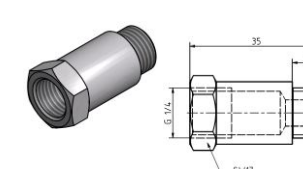

Thread adapter G1/4 - M10x1
Order number: 10100275
Sketch number: AZ300042

Thread adapter G1/4 - M12
Order number: 10100276
Sketch number: AZ300043

Thread adapter G1/4 - M12x1
Order number: 10100277
Sketch number: AZ300044

Lubricating nipple G1/4
Order number: 10100499
Sketch number: AZ300026

Lubricating nipple G1/4 with plug-in connector Ø8
Order number: 10100674
Sketch number: AZ300027

Thread extension G1/4 13mm
Order number: 10100468
Sketch number: AZ300045

Thread extension G1/4 27mm
Order number: 10100470
Sketch number: AZ300046

Thread extension G1/4 50mm
Order number: 10100471
Sketch number: AZ300047

Plug-in connector 90° - Ø8 - G1/8
Order number: 10100299
Sketch number: AZ300028

Plug-in connector 90° - Ø8 - G1/4
Order number: 10100301
Sketch number: AZ300029

Plug-in connector straight - Ø8 - G1/8
Order number: 10100304
Sketch number: AZ300030

Plug-in connector straight - Ø8 - G1/4
Order number: 10100303
Sketch number: AZ300031