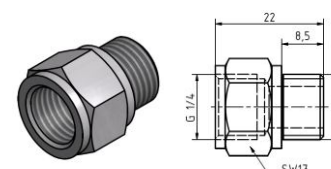

Thread adapter G1/4 - M8
Order number: 10100270
Sketch number: AZ300039

Thread adapter G1/4 - M8x1
Order number: 10100271
Sketch number: AZ300040

Thread adapter G1/4 - M10
Order number: 10100272
Sketch number: AZ300041

Thread adapter G1/4 - M10x1
Order number: 10100275
Sketch number: AZ300042

Thread adapter G1/4 - M12
Order number: 10100276
Sketch number: AZ300043

Thread adapter G1/4 - M12x1
Order number: 10100277
Sketch number: AZ300044

Lubricating nipple G1/4
Order number: 10100499
Sketch number: AZ300026

Lubricating nipple G1/4 with plug-in connector Ø8
Order number: 10100674
Sketch number: AZ300027

Thread extension G1/4 13mm
Order number: 10100468
Sketch number: AZ300045

Thread extension G1/4 27mm
Order number: 10100470
Sketch number: AZ300046

Thread extension G1/4 50mm
Order number: 10100471
Sketch number: AZ300047

Plug-in connector 90° - Ø8 - G1/8
Order number: 10100299
Sketch number: AZ300028