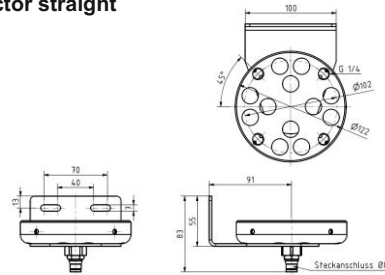

Other fillings on demand!

Fixing bracket with plug-in connector Ø8 straight
Order number: 10100564
Sketch number: AZ300019

Fixing bracket with plug-in connector Ø8 90°
Order number: 10100565
Sketch number: AZ300020

Fixing bracket with connector G1/4
Order number: 10100581
Sketch number: AZ300018

Membrane sticker
Order number: 10100887
Sketch number: Az300049

4x adapter with plug connector straight
Order number: 10100806
Sketch number: Az300023

Sealant
Order number: 10100993

Magnetic-Cap
Order number: 10100765
Sketch number: Az300050

4x adapter with plug connector 90°
Order number: 10100810
Sketch number: Az300024

2x adapter with direct connector G1/4
Order number: 10100956
Sketch number: AZ300053