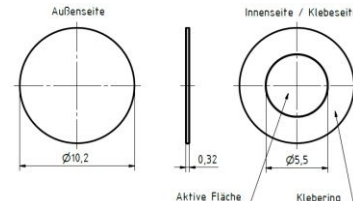

Membrane sticker
Order number: 10100887
Sketch number: Az300049