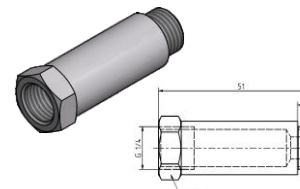

Lubricating nipple G1/4
Order number: 10100499
Sketch number: AZ300026

Lubricating nipple G1/4 with plug-in connector Ø8
Order number: 10100674
Sketch number: AZ300027

Thread extension G1/4 13mm
Order number: 10100468
Sketch number: AZ300045

Thread extension G1/4 27mm
Order number: 10100470
Sketch number: AZ300046

Thread extension G1/4 50mm
Order number: 10100471
Sketch number: AZ300047

Plug-in connector 90° - Ø8 - G1/8
Order number: 10100299
Sketch number: AZ300028