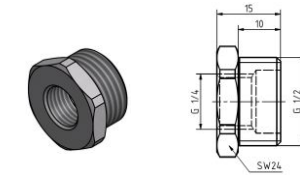

Sealant
Order number: 10100993

Magnetic-Cap
Order number: 10100765
Sketch number: Az300050

4x adapter with plug connector 90°
Order number: 10100810
Sketch number: Az300024

2x adapter with direct connector G1/4
Order number: 10100956
Sketch number: AZ300053

4x adapter with direct connector G1/4
Order number: 10100824
Sketch number: AZ300025

4x adapter with direct connector G1/4
Order number: 10100948
Sketch number: AZ300054

Thread adapter G1/4 - G1/8
Order number: 10100305
Sketch number: AZ300035

Thread adapter G1/4 - G3/8
Order number: 10100306
Sketch number: AZ300036

Thread adapter G1/4 - G1/2
Order number: 10100307
Sketch number: AZ300037

Thread adapter G1/4 - G3/4
Order number: 10100308
Sketch number: AZ300038