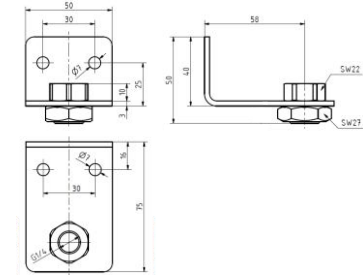

Other fillings on demand!

Fixing bracket with plug-in connector Ø8 straight
Order number: 10100564
Sketch number: AZ300019

Fixing bracket with plug-in connector Ø8 90°
Order number: 10100565
Sketch number: AZ300020

Fixing bracket with connector G1/4
Order number: 10100581
Sketch number: AZ300018

Membrane sticker
Order number: 10100887
Sketch number: Az300049

4x adapter with plug connector straight
Order number: 10100806
Sketch number: Az300023