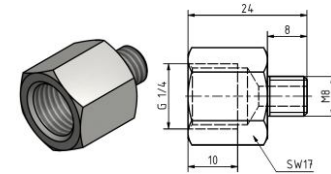

4x adapter with direct connector G1/4
Order number: 10100824
Sketch number: AZ300025

4x adapter with direct connector G1/4
Order number: 10100948
Sketch number: AZ300054

Thread adapter G1/4 - G1/8
Order number: 10100305
Sketch number: AZ300035

Thread adapter G1/4 - G3/8
Order number: 10100306
Sketch number: AZ300036

Thread adapter G1/4 - G1/2
Order number: 10100307
Sketch number: AZ300037

Thread adapter G1/4 - G3/4
Order number: 10100308
Sketch number: AZ300038

Thread adapter G1/4 - M8
Order number: 10100270
Sketch number: AZ300039

Thread adapter G1/4 - M8x1
Order number: 10100271
Sketch number: AZ300040

Thread adapter G1/4 - M10
Order number: 10100272
Sketch number: AZ300041