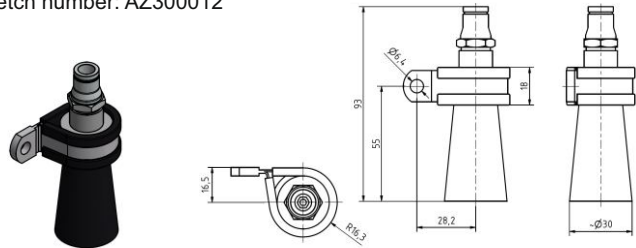

Brushes

Brush Ø30
Order number: 10100600
Sketch number: AZ300009

Brush Ø20
Order number: 10100601
Sketch number: AZ300010

Brush Ø30 with bracket and plug-in connector straight
Order number: 10100668
Sketch number: AZ300012

Brush Ø30 with bracket and plug-in connector 90°
Order number: 10100669
Sketch number: AZ300013

Brush Ø20 with bracket and plug-in connector straight
Order number: 10100670
Sketch number: AZ300014

Brush Ø20 with bracket and plug-in connector 90°
Order number: 10100671
Sketch number: AZ300015