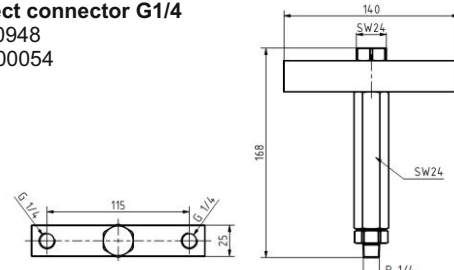

4x adapter with direct connector G1/4
Order number: 10100824
Sketch number: AZ300025

4x adapter with direct connector G1/4
Order number: 10100948
Sketch number: AZ300054