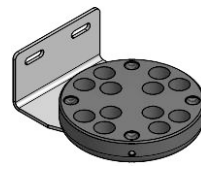

Other fillings on demand!

Fixing bracket with plug-in connector Ø8 straight
Order number: 10100564
Sketch number: AZ300019

Fixing bracket with plug-in connector Ø8 90°
Order number: 10100565
Sketch number: AZ300020

Fixing bracket with connector G1/4
Order number: 10100581
Sketch number: AZ300018

Membrane sticker
Order number: 10100887
Sketch number: Az300049

4x adapter with plug connector straight
Order number: 10100806
Sketch number: Az300023

Sealant
Order number: 10100993

Magnetic-Cap
Order number: 10100765
Sketch number: Az300050

4x adapter with plug connector 90°
Order number: 10100810
Sketch number: Az300024

2x adapter with direct connector G1/4
Order number: 10100956
Sketch number: AZ300053