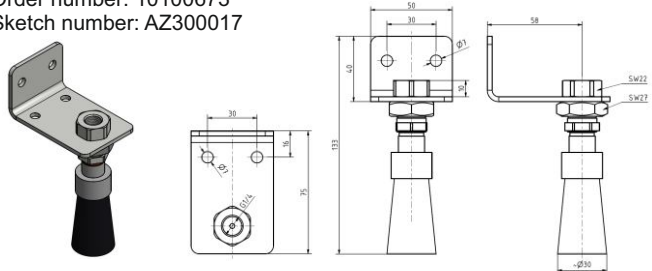

Brush Ø30 with fixing bracket
Order number: 10100673
Sketch number: AZ300017