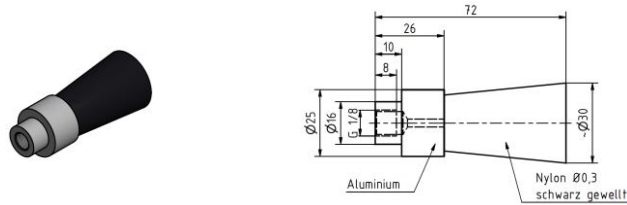

Brushes

Brush Ø30
Order number: 10100600
Sketch number: AZ300009

Brush Ø20
Order number: 10100601
Sketch number: AZ300010

Brush Ø30 with bracket and plug-in connector straight
Order number: 10100668
Sketch number: AZ300012

Brush Ø30 with bracket and plug-in connector 90°
Order number: 10100669
Sketch number: AZ300013

Brush Ø20 with bracket and plug-in connector straight
Order number: 10100670
Sketch number: AZ300014

Brush Ø20 with bracket and plug-in connector 90°
Order number: 10100671
Sketch number: AZ300015