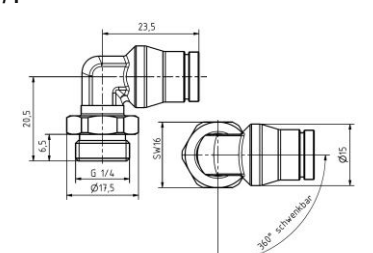

Lubricating nipple G1/4
Order number: 10100499
Sketch number: AZ300026

Lubricating nipple G1/4 with plug-in connector Ø8
Order number: 10100674
Sketch number: AZ300027

Thread extension G1/4 13mm
Order number: 10100468
Sketch number: AZ300045

Thread extension G1/4 27mm
Order number: 10100470
Sketch number: AZ300046

Thread extension G1/4 50mm
Order number: 10100471
Sketch number: AZ300047

Plug-in connector 90° - Ø8 - G1/8
Order number: 10100299
Sketch number: AZ300028

Plug-in connector 90° - Ø8 - G1/4
Order number: 10100301
Sketch number: AZ300029

Plug-in connector straight - Ø8 - G1/8
Order number: 10100304
Sketch number: AZ300030

Plug-in connector straight - Ø8 - G1/4
Order number: 10100303
Sketch number: AZ300031