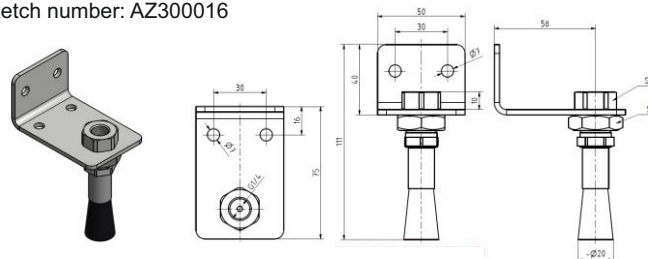

Brush Ø20 with fixing bracket
Order number: 10100672
Sketch number: AZ300016

Filling

Manual grease gun
Order number: 21590080007
Sketch number: FAZ202255-05

Polyamid tube 8x1
Order number: 100120140
(indicate requested length)

Grease cartridges

**Multi purpose grease
Autol K-2 K-30**
Order number: _320002

**Low temperature grease
Fuchs Stabyl LT50**
Order number: _320255

**High performance grease
Total Ceran XM100**
Order number: _320259

**Low temperature grease
Klüberquiet BQ 72-72**
Order number: _320258