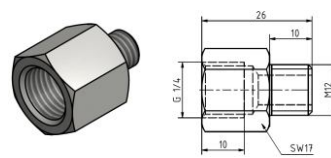

Thread adapter G1/4 - G3/8
Order number: 10100306
Sketch number: AZ300036

Thread adapter G1/4 - G1/2
Order number: 10100307
Sketch number: AZ300037

Thread adapter G1/4 - G3/4
Order number: 10100308
Sketch number: AZ300038

Thread adapter G1/4 - M8
Order number: 10100270
Sketch number: AZ300039

Thread adapter G1/4 - M8x1
Order number: 10100271
Sketch number: AZ300040

Thread adapter G1/4 - M10
Order number: 10100272
Sketch number: AZ300041

Thread adapter G1/4 - M10x1
Order number: 10100275
Sketch number: AZ300042

Thread adapter G1/4 - M12
Order number: 10100276
Sketch number: AZ300043

Thread adapter G1/4 - M12x1
Order number: 10100277
Sketch number: AZ300044