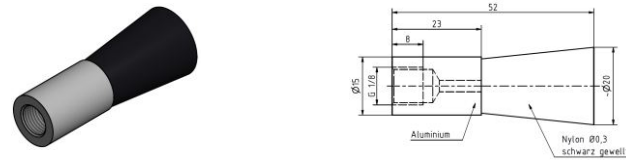

Brushes

Brush Ø30
Order number: 10100600
Sketch number: AZ300009

Brush Ø20
Order number: 10100601
Sketch number: AZ300010

Brush Ø30 with bracket and plug-in connector straight
Order number: 10100668
Sketch number: AZ300012

Brush Ø30 with bracket and plug-in connector 90°
Order number: 10100669
Sketch number: AZ300013

Brush Ø20 with bracket and plug-in connector straight
Order number: 10100670
Sketch number: AZ300014

Brush Ø20 with bracket and plug-in connector 90°
Order number: 10100671
Sketch number: AZ300015