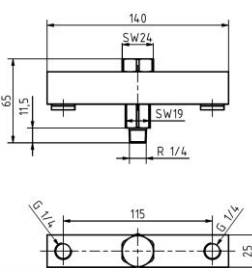

Sealant
Order number: 10100993

Magnetic-Cap
Order number: 10100765
Sketch number: Az300050

4x adapter with plug connector 90°
Order number: 10100810
Sketch number: Az300024

2x adapter with direct connector G1/4
Order number: 10100956
Sketch number: AZ300053

4x adapter with direct connector G1/4
Order number: 10100824
Sketch number: AZ300025

4x adapter with direct connector G1/4
Order number: 10100948
Sketch number: AZ300054

Thread adapter G1/4 - G1/8
Order number: 10100305
Sketch number: AZ300035