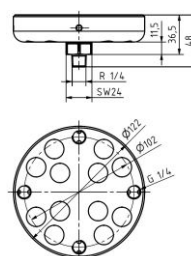

Fixing bracket with connector G1/4
Order number: 10100581
Sketch number: AZ300018

Membrane sticker
Order number: 10100887
Sketch number: Az300049

4x adapter with plug connector straight
Order number: 10100806
Sketch number: Az300023

Sealant
Order number: 10100993

Magnetic-Cap
Order number: 10100765
Sketch number: Az300050

4x adapter with plug connector 90°
Order number: 10100810
Sketch number: Az300024

2x adapter with direct connector G1/4
Order number: 10100956
Sketch number: AZ300053

4x adapter with direct connector G1/4
Order number: 10100824
Sketch number: AZ300025

4x adapter with direct connector G1/4
Order number: 10100948
Sketch number: AZ300054

Thread adapter G1/4 - G1/8
Order number: 10100305
Sketch number: AZ300035

Thread adapter G1/4 - G3/8
Order number: 10100306
Sketch number: AZ300036

Thread adapter G1/4 - G1/2
Order number: 10100307
Sketch number: AZ300037

Thread adapter G1/4 - G3/4
Order number: 10100308
Sketch number: AZ300038