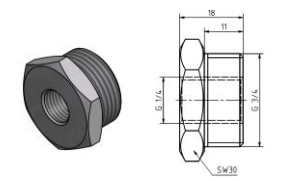

Sealant
Order number: 10100993

Magnetic-Cap
Order number: 10100765
Sketch number: Az300050

4x adapter with plug connector 90°
Order number: 10100810
Sketch number: Az300024

2x adapter with direct connector G1/4
Order number: 10100956
Sketch number: AZ300053

4x adapter with direct connector G1/4
Order number: 10100824
Sketch number: AZ300025

4x adapter with direct connector G1/4
Order number: 10100948
Sketch number: AZ300054

Thread adapter G1/4 - G1/8
Order number: 10100305
Sketch number: AZ300035

Thread adapter G1/4 - G3/8
Order number: 10100306
Sketch number: AZ300036

Thread adapter G1/4 - G1/2
Order number: 10100307
Sketch number: AZ300037

Thread adapter G1/4 - G3/4
Order number: 10100308
Sketch number: AZ300038