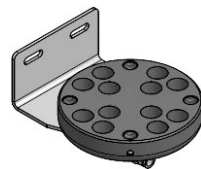

Other fillings on demand!

Fixing bracket with plug-in connector Ø8 straight
Order number: 10100564
Sketch number: AZ300019

Fixing bracket with plug-in connector Ø8 90°
Order number: 10100565
Sketch number: AZ300020

Fixing bracket with connector G1/4
Order number: 10100581
Sketch number: AZ300018

Membrane sticker
Order number: 10100887
Sketch number: Az300049

4x adapter with plug connector straight
Order number: 10100806
Sketch number: Az300023

Sealant
Order number: 10100993

Magnetic-Cap
Order number: 10100765
Sketch number: Az300050

4x adapter with plug connector 90°
Order number: 10100810
Sketch number: Az300024

2x adapter with direct connector G1/4
Order number: 10100956
Sketch number: AZ300053