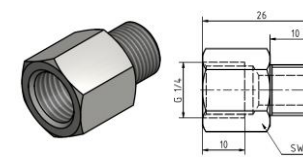

Thread adapter G1/4 - G3/8
Order number: 10100306
Sketch number: AZ300036

Thread adapter G1/4 - G1/2
Order number: 10100307
Sketch number: AZ300037

Thread adapter G1/4 - G3/4
Order number: 10100308
Sketch number: AZ300038

Thread adapter G1/4 - M8
Order number: 10100270
Sketch number: AZ300039

Thread adapter G1/4 - M8x1
Order number: 10100271
Sketch number: AZ300040

Thread adapter G1/4 - M10
Order number: 10100272
Sketch number: AZ300041

Thread adapter G1/4 - M10x1
Order number: 10100275
Sketch number: AZ300042

Thread adapter G1/4 - M12
Order number: 10100276
Sketch number: AZ300043

Thread adapter G1/4 - M12x1
Order number: 10100277
Sketch number: AZ300044