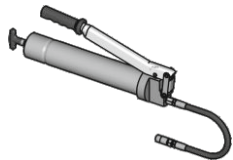

Brush Ø30 with bracket and plug-in connector 90°
Order number: 10100669
Sketch number: AZ300013

Brush Ø20 with bracket and plug-in connector straight
Order number: 10100670
Sketch number: AZ300014

Brush Ø20 with bracket and plug-in connector 90°
Order number: 10100671
Sketch number: AZ300015

Brush Ø30 with fixing bracket
Order number: 10100673
Sketch number: AZ300017

Brush Ø20 with fixing bracket
Order number: 10100672
Sketch number: AZ300016

Filling

Manual grease gun
Order number: 21590080007
Sketch number: FAZ202255-05