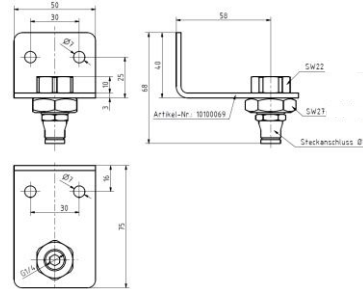

Other fillings on demand!

Fixing bracket with plug-in connector Ø8 straight
Order number: 10100564
Sketch number: AZ300019

Fixing bracket with plug-in connector Ø8 90°
Order number: 10100565
Sketch number: AZ300020