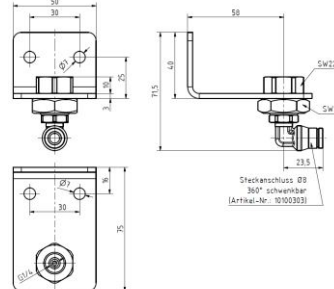

Other fillings on demand!

Fixing bracket with plug-in connector Ø8 straight
Order number: 10100564
Sketch number: AZ300019

Fixing bracket with plug-in connector Ø8 90°
Order number: 10100565
Sketch number: AZ300020