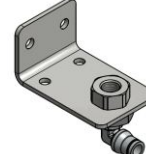

AT2078001014 EN 1090200511

...better performance and lower costs !

Single point lubricator BEKAONE without filling
Order number: 2087 0001

Single point lubricator BEKAONE with EP-2 filling
Order number: 2087 0002

Other fillings on demand!

Fixing bracket with plug-in connector Ø8 straight
Order number: 10100564
Sketch number: AZ300019

Fixing bracket with plug-in connector Ø8 90°
Order number: 10100565
Sketch number: AZ300020

Fixing bracket with connector G1/4
Order number: 10100581
Sketch number: AZ300018

Membrane sticker
Order number: 10100887
Sketch number: Az300049

4x adapter with plug connector straight
Order number: 10100806
Sketch number: Az300023